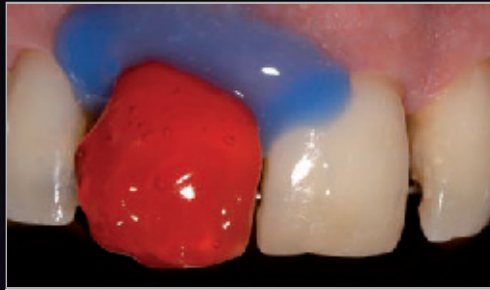

ENA WHITE SYSTEM

V V

Application of Ena White & Enadam

POWER