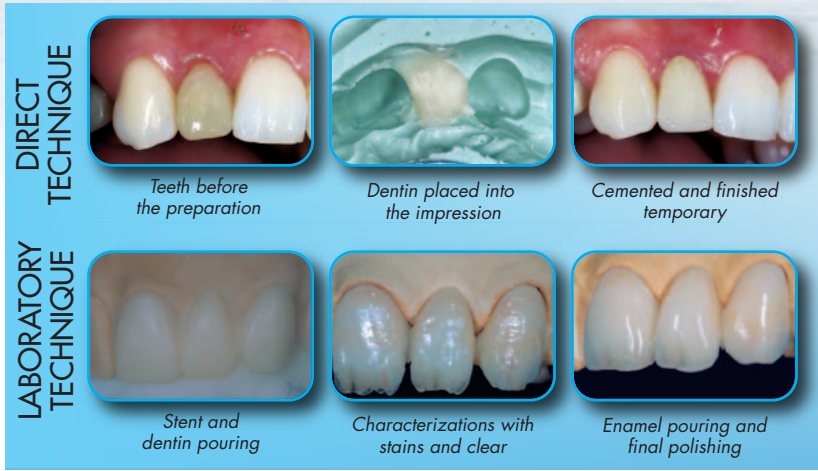

# ENAMEL PLUS TEMP

# Temp

for packages see section Laboratory pages 52-53

Fluorescent colors

## Temporary resin for esthetic temporary crown and bridge

Very interesting material for opacity and fluorescence of dentin bodies and for translucency of enamel bodies that allows to put in evidence the typical contrast between these two elements in the natural tooth. Enamel bodies also allow to obtain a natural polishing in temporary crowns, similar to the definitive ceramic elements. It can be used both in laboratory with the help of silicone stent or of vacuum forming matrix with the direct technique using a silicone impression or a preformed crown.

### TEMPORARY IN 5 MINUTES:

- impression with silicone and clear tray 45 sec.
- impression setting 1 min. 30 sec.
- veneer preparation
- Flow HRI application in stent 30 sec.
- light curing 60 sec.
- final light curing with Ena Seal 60 sec.